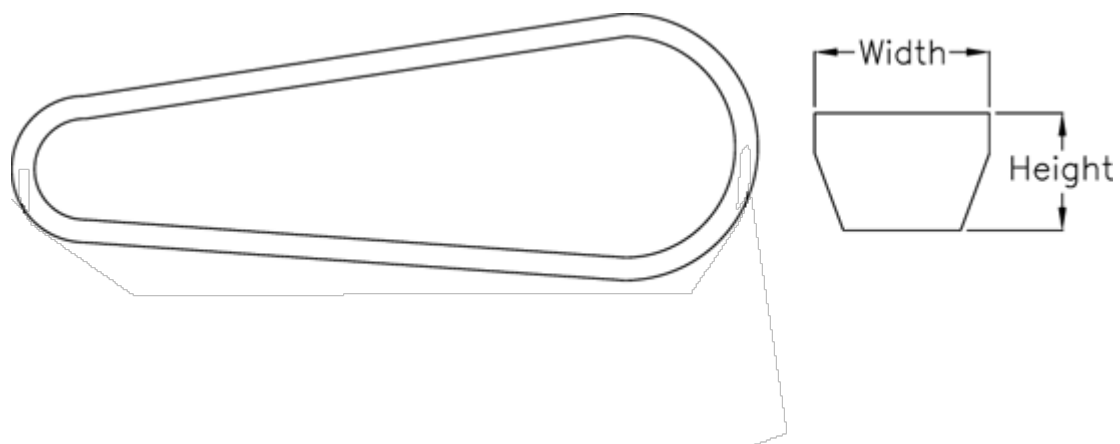

# Data Sheet

Article number: 601962562432

Description: Gates V-belt SPA 2432 Ld 2432  
DELTA NARROW

## Measures

---

Datum length = 2432

Height = 10

Width = 13